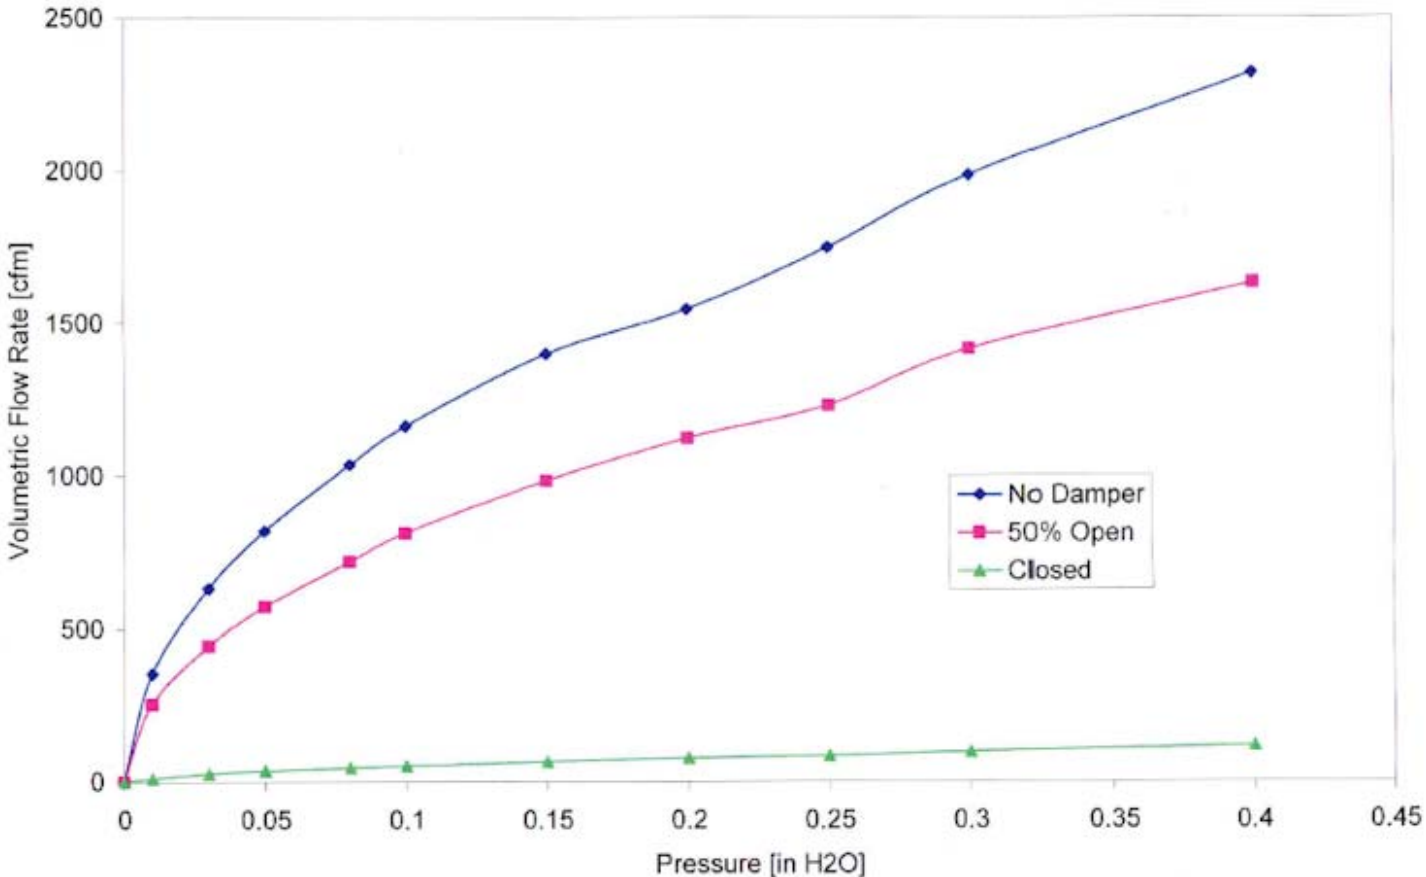

55% HIGH OUTPUT AIRGRATE CFM

PANEL VIEWS