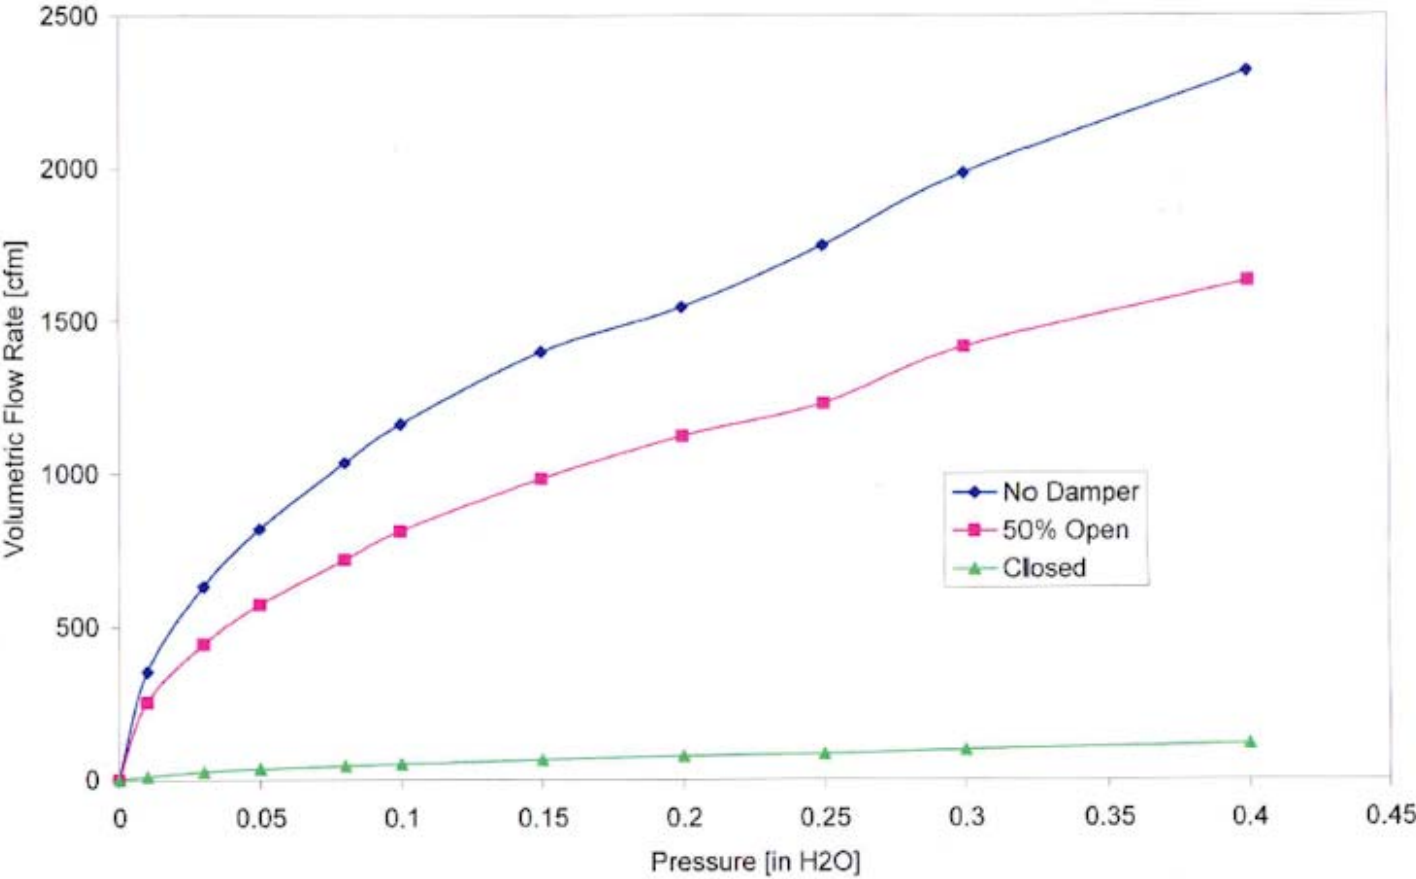

55% HIGH OUTPUT AIRGRATE CFM

PANEL VIEWS